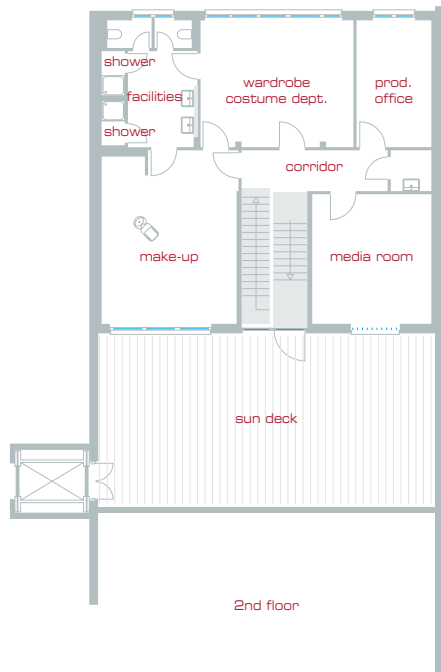

sound stage

Length: 29 m / 95 ft
Width: 24 m / 79 ft
Height: 12.5 m / 40 ft
Space: 700 m² / 7,500 sq ft, can be split up
Cyclorama 24 x 29 x 11m
79 x 95 x 36 ft

- 3 motorized rigs for loads up to 2t each
- Extra car rig enabling the exact positioning of vehicles
- motorized green screen and blue screen
- ceiling reflector 7 x 14m (23 x 46 ft) can also be equipped with a translucent foil
- power up to 300kW (440 A)
- cyc-lights, dimmable, up to 120 kW
- W-LAN Internet, phone, fax, copier
- underfloor heating
- radial fans for fast air exchange
- burglar alarm system
- truck sized doors
- car parking area