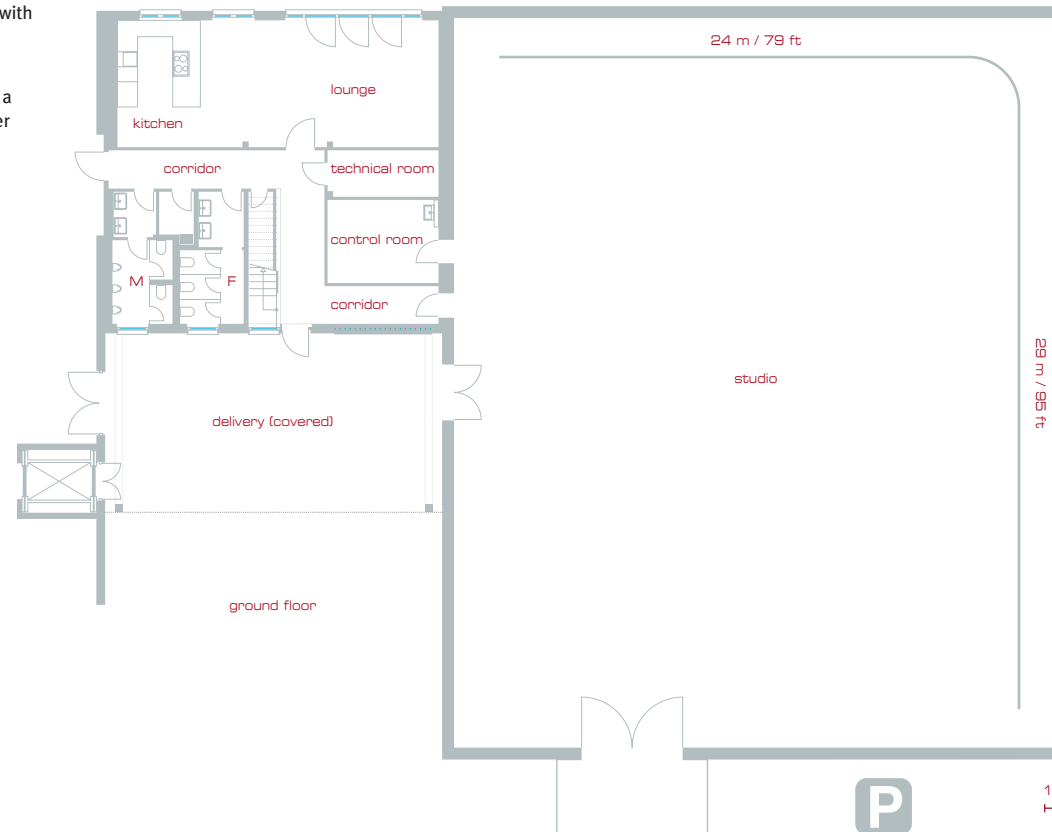

sound stage

Length: 29 m / 95 ft
Width: 24 m / 79 ft
Height: 12.5 m / 40 ft
Space: 700 m² / 7,500 sq ft, can be split up
Cyclorama 24 x 29 x 11m
79 x 95 x 36 ft

- 3 motorized rigs for loads up to 2t each
- Extra car rig enabling the exact positioning of vehicles
- motorized green screen and blue screen
- ceiling reflector 7 x 14m (23 x 46 ft) can also be equipped with a translucent foil
- power up to 300kW (440 A)
- cyc-lights, dimmable, up to 120 kW
- W-LAN Internet, phone, fax, copier
- underfloor heating
- radial fans for fast air exchange
- burglar alarm system
- truck sized doors
- car parking area